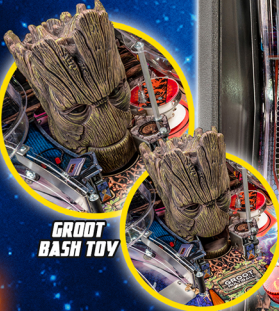

GROOT BASH TOY

- Three Playfield Magnets in the Middle of the Playfield to Divert Balls and Create Multiball Chaos
- Guardians of the Galaxy Bar Target
- Ball Scoop Kickback Ramp Decals at Ramp Entrances
- 2 Spinners
- 2 Control Gate Divert Mechanisms
- 3 RGB LED Multicolor Pop Bumpers
- 5 Hadron Enforcer and 2 Groot Stand-Up Targets
- 4 Flashing LED Ramp Mini Mars Domes